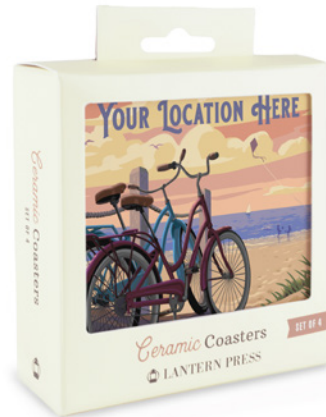

Coasters, set of 4

Code: **CP** Image: **F**

Highly absorbent ceramic

Cork-backed to protect surfaces

Printed in the USA with eco-friendly and fade-resistant inks

Tuck box with window for display and safe storage

All coasters feature the same image

Coasters: 4" x 4" x 1/4" each

Box: 4" x 4" x 1 1/2"