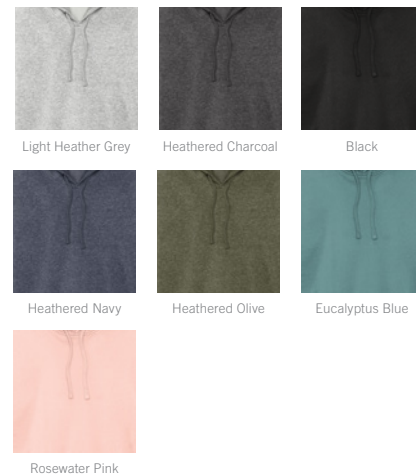

Youth T-Shirt

Code: **GILDAN 2000B*** Image:

Taped neck and shoulder

Heavyweight fabric using US cotton

Sizes S-L