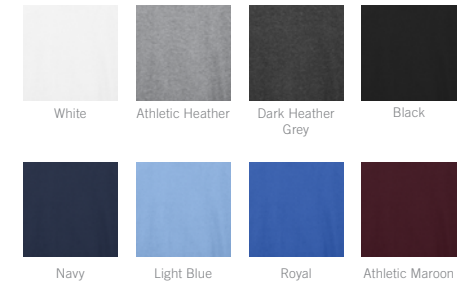

## Unisex Long Sleeve T-Shirt

Code: **PORT & CO PC54LS\*** Image:

Ribbed cuffs

Tapered fit

Sizes S-XXL