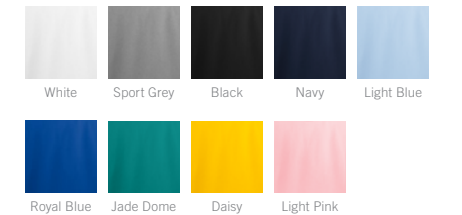

DIRECT-TO-GARMENT PRINTING

Our innovative direct-to-garment printing creates less waste while offering you low minimums, unmatched color fidelity, industry-leading durability, and a soft-feeling ink.

ORDER INFORMATION

Apparel order minimum: 36 pieces

Select 1 style/color + 1 image + your mix of sizes adding up to at least 36 pieces (min. 3 pieces per size)

*To ensure in-stock and quick delivery, we may substitute comparable apparel blanks.

Key: Full image is used on product	Contour is used on product	READY-MADE Fixed image is used on product (not customizable)